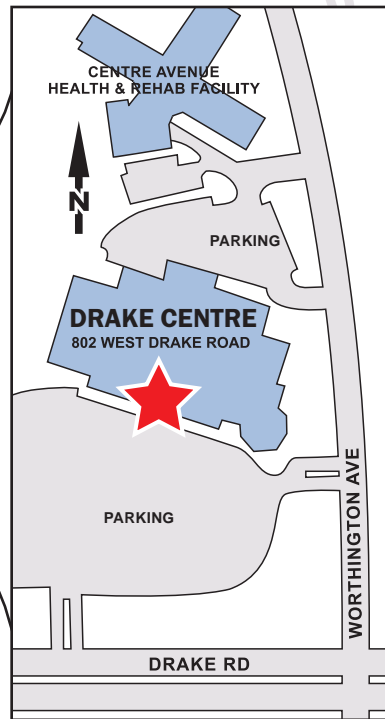

## From Denver

I-25 north toward Fort Collins  
Take CO-68 West/Harmony Road (Exit 265)  
Turn left onto East Harmony Road/CO-68 West  
Turn right onto US-287 North/South College Avenue  
Turn left onto West Drake Road  
Turn right onto Worthington Avenue  
Follow the Insert Below

## From Estes Park

US-34 East/Big Thompson Avenue toward Loveland  
Turn left onto North Wilson Avenue  
North Wilson Avenue becomes South Taft Hill Road/CR-19  
Turn right onto Drake Road  
Turn left onto Worthington Avenue  
Follow the Insert Below

## From Greeley

US-34 West towards Loveland  
Merge onto I-25 North/US-87 North toward Fort Collins  
Take CO-68 West/Harmony Road (Exit 265)  
Turn left onto East Harmony Road/CO-68 West  
Turn right onto US-287 North/South College Avenue  
Turn left onto West Drake Road  
Turn right onto Worthington Avenue  
Follow the Insert Below

## Insert

Take first left off of Worthington Street  
Park near the center of the parking lot  
802 West Drake Road, Suite 101

**Drake**  
CENTRE

802 West Drake Road | Fort Collins, Colorado 80526 | 970.494.6445